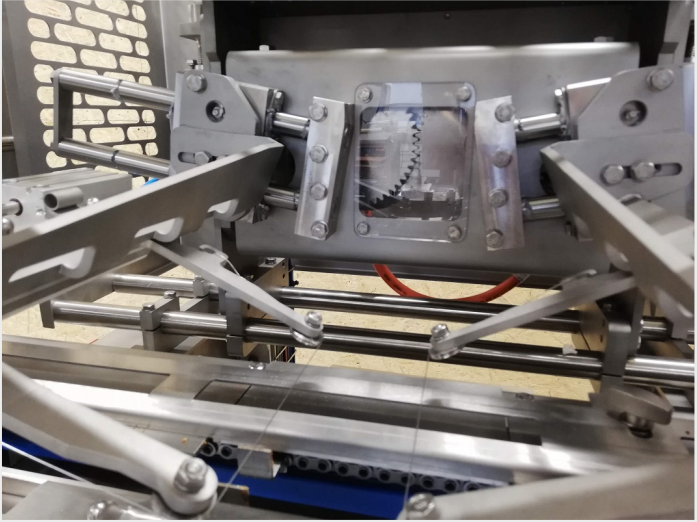

Edison
January 2019

January - February 2021 selected deliveries

Projects No. 5557 - Master FF 2000
Desitnation: **Europe**

January - February 2021 selected deliveries

Projects No. 5535 - **Sprinter 8000 Servo Special** for „country” style sandwich
Desitnation: **Europe**

January - February 2021 selected deliveries

Projects No. 5330 - **Master FF 3000** with „stracciattella” system, pumps and dozer

Projects No. 5544 - **Frosto Automatic 1200**

Desitnation: **Europe**