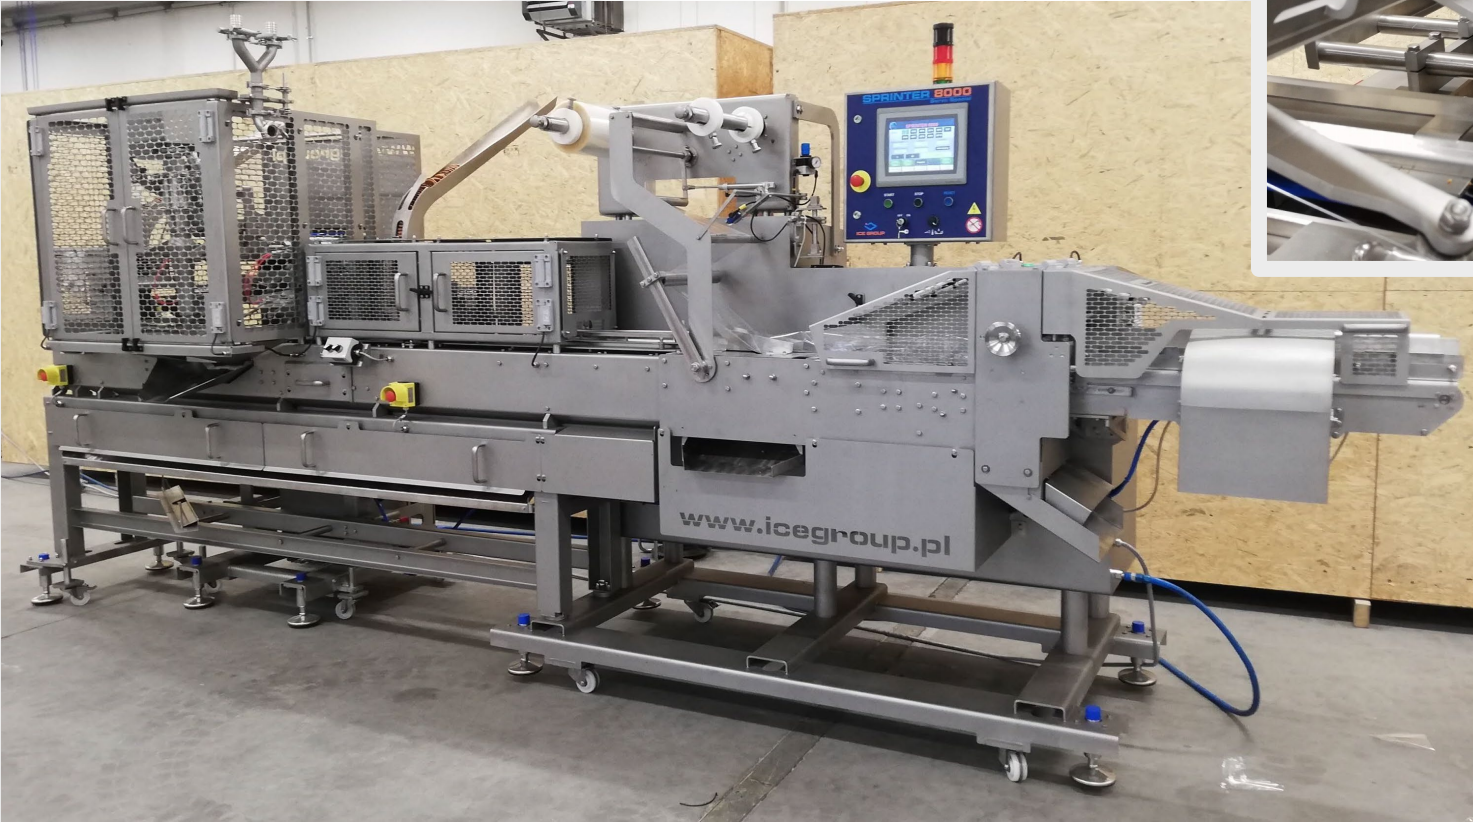

Edison
January 2019

January - February 2021 selected deliveries

Projects No. 5557 - Master FF 2000
Desitnation: **Europe**

January - February 2021 selected deliveries

Projects No. 5535 - **Sprinter 8000 Servo Special** for „country” style sandwich
Desitnation: **Europe**

January - February 2021 selected deliveries

Projects No. 5569 - **Jumbo Servo Double with sauce pump**
Desitnation: **Africa**

Edison
January 2019

January - February 2021 selected deliveries

Projects No. 5454 - Iglo Line for layer cakes and logs
Desitnation: **Asia**

January - February 2021 selected deliveries

Projects No. 5330 - **Master FF 3000** with „stracciattella” system, pumps and dozer

Projects No. 5544 - **Frosto Automatic 1200**

Desitnation: **Europe**