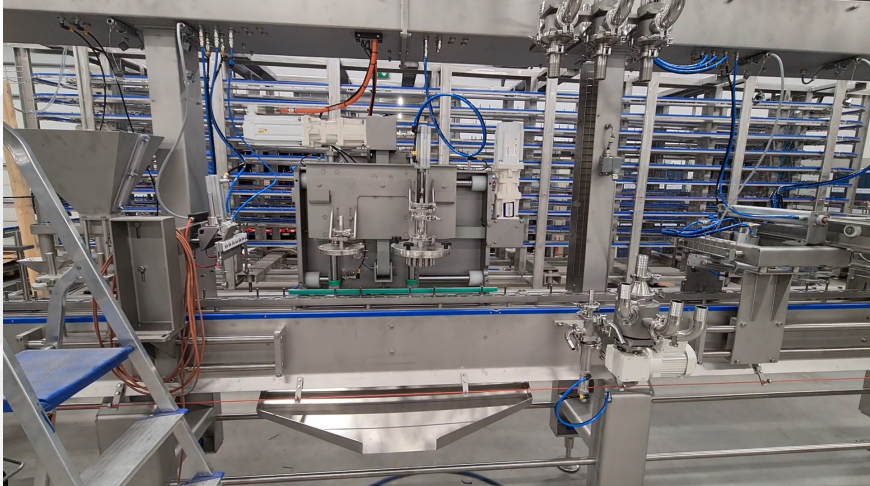

January - February 2021 selected deliveries

Projects No. 5569 - **Jumbo Servo Double with sauce pump**
Desitnation: **Africa**

Edison
January 2019

January - February 2021 selected deliveries

Projects No. 5454 - Iglo Line for layer cakes and logs
Desitnation: **Asia**

January - February 2021 selected deliveries

Projects No. 5330 - **Master FF 3000** with „stracciattella” system, pumps and dozer

Projects No. 5544 - **Frosto Automatic 1200**

Desitnation: **Europe**